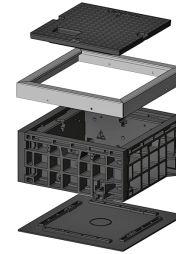

# QualityBox PC EK268 with edge protection frame

Clear dimensions: 250 x 250 mm  
External dimensions: 400 x 400 mm

### Basic kit with **cast-iron** cover:

Clear height: 125 mm

Test classes according to DIN EN 124	<b>B 125<sup>2</sup></b>	<b>D 400<sup>3</sup></b>
Cover	12.0 kg	12.0 kg
Edge protection frame	1.0 kg	1.0 kg
Upper frame	4.5 kg	4.5 kg
Base plate	0.5 kg	0.5 kg
<b>Total weight of basic kit</b>	<b>18.0 kg</b>	<b>18.0 kg</b>
<b>Overall height of basic kit</b>	<b>160 mm</b>	<b>160 mm</b>

# QualityBox PC EK268 with edge protection frame

Clear dimensions: 250 x 250 mm  
External dimensions: 400 x 400 mm

Frame

220 mm

70 mm

350 mm

**Frame 220 mm**  
Art. no.: 06 268 0066E  
1 x Ø110  
1 x Ø110  
Weight: 6 kg

## QualityBox PC EK268 with edge protection frame

Clear dimensions: 250 x 250 mm  
External dimensions: 400 x 400 mm