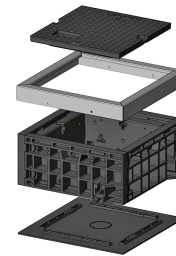

### Basic kit with **cast-iron** cover:

Clear height: 125 mm

Test classes according to DIN EN 124	<b>B 125<sup>2</sup></b>	<b>D 400<sup>3</sup></b>
Cover	12.0 kg	12.0 kg
Edge protection frame	1.0 kg	1.0 kg
Upper frame	4.5 kg	4.5 kg
Base plate	0.5 kg	0.5 kg
<b>Total weight of basic kit</b>	<b>18.0 kg</b>	<b>18.0 kg</b>
<b>Overall height of basic kit</b>	<b>160 mm</b>	<b>160 mm</b>

### Basic kit with **plastic** cover:

Clear height: 125 mm

Test classes according to DIN EN 124	<b>15 kN</b>
Cover	2.0 kg
Edge protection frame	1.0 kg
Upper frame	4.5 kg
Base plate	0.5 kg
<b>Total weight of basic kit</b>	<b>8.0 kg</b>
<b>Overall height of basic kit</b>	<b>160 mm</b>

# QualityBox PC EK268 with edge protection frame

Clear dimensions: 250 x 250 mm  
External dimensions: 400 x 400 mm

Frame

220 mm

70 mm

350 mm

**Frame 220 mm**  
Art. no.: 06 268 0066E  
1 x Ø110  
1 x Ø110  
Weight: 6 kg

## QualityBox PC EK268 with edge protection frame

Clear dimensions: 250 x 250 mm  
External dimensions: 400 x 400 mm